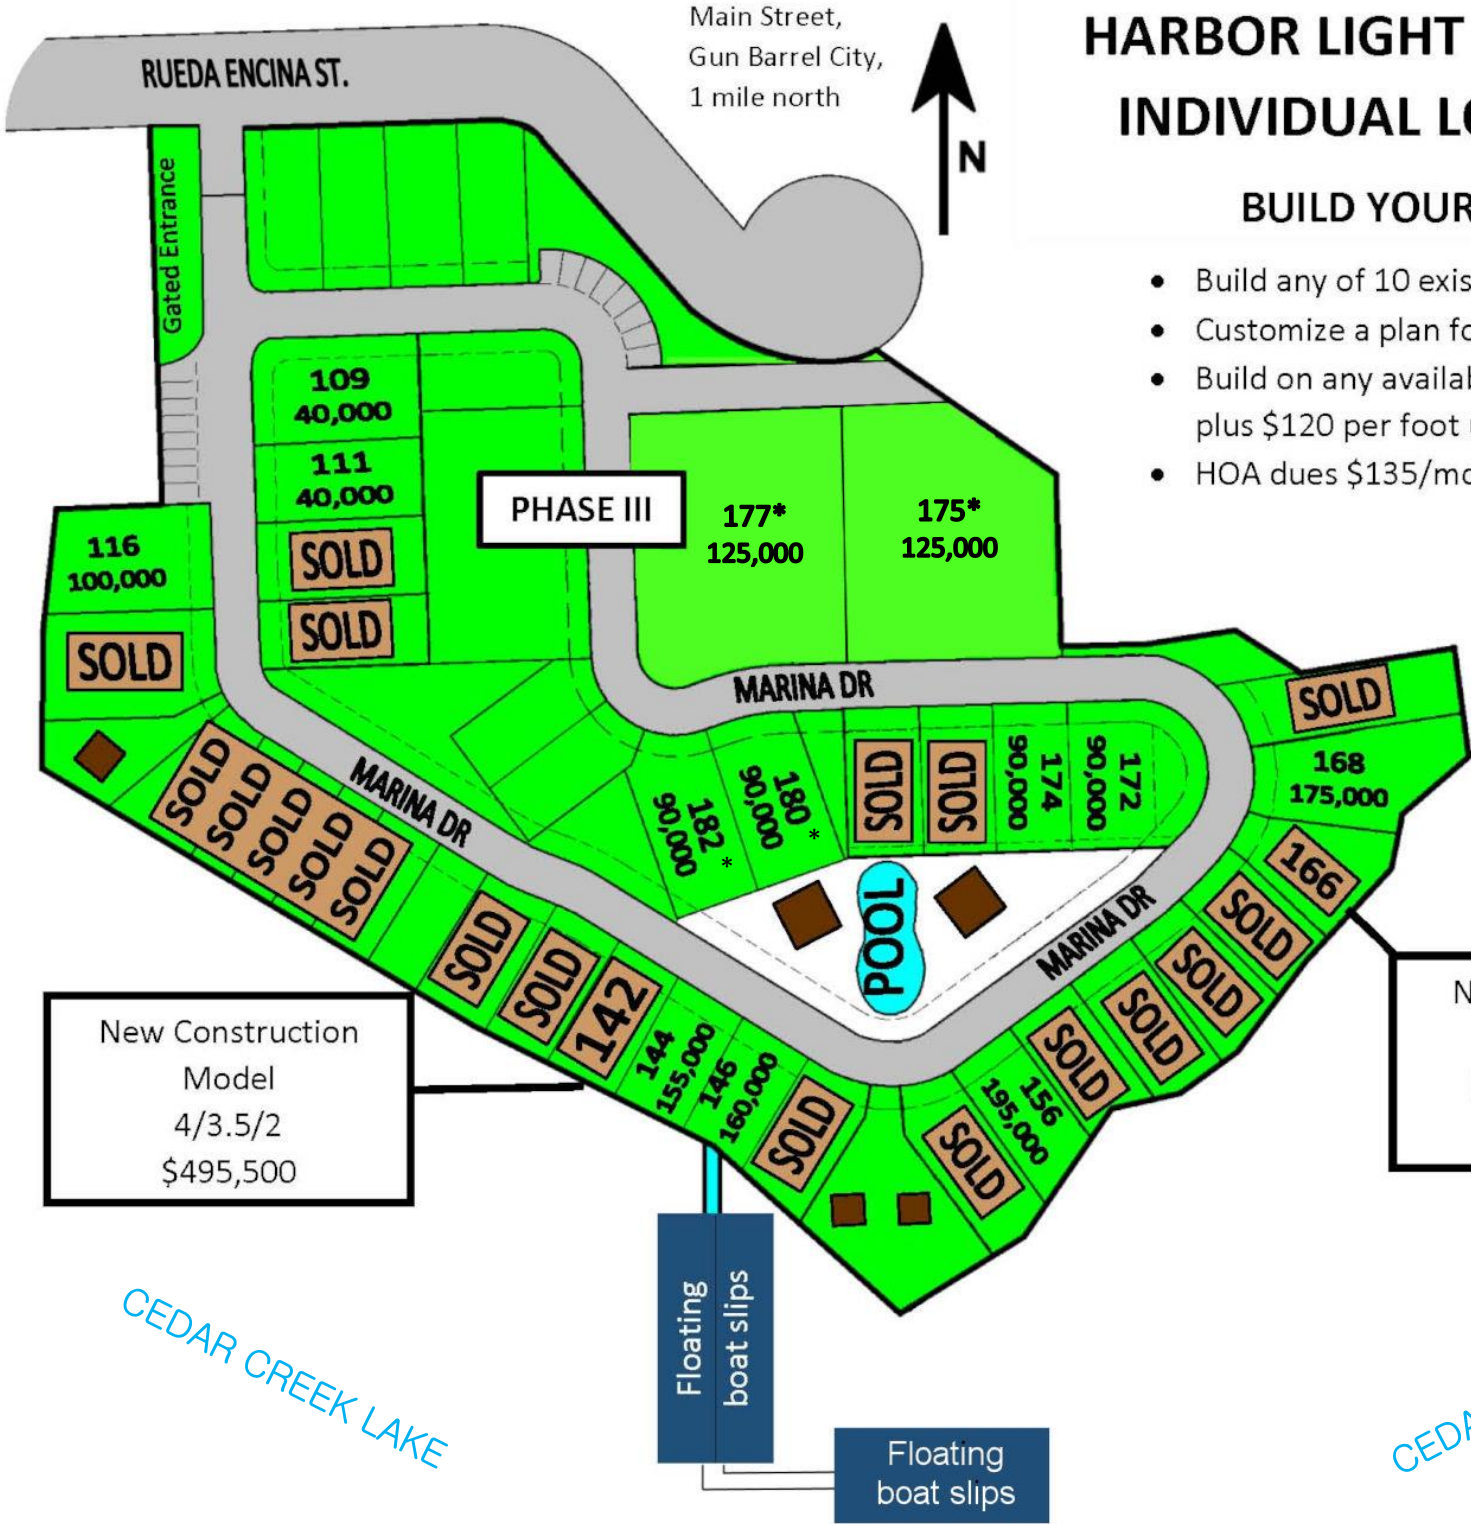

HARBOR LIGHT VILLAS.COM

INDIVIDUAL LOT PRICING

BUILD YOUR DREAM

- Build any of 10 existing built plans
- Customize a plan for \$2500
- Build on any available lot for the lot price plus \$120 per foot under roof
- HOA dues \$135/month.

New Construction
Model
4/3.5/2
\$495,500

New Construction
3/3.5/2
Elevator option
\$549,500

*Future Lot